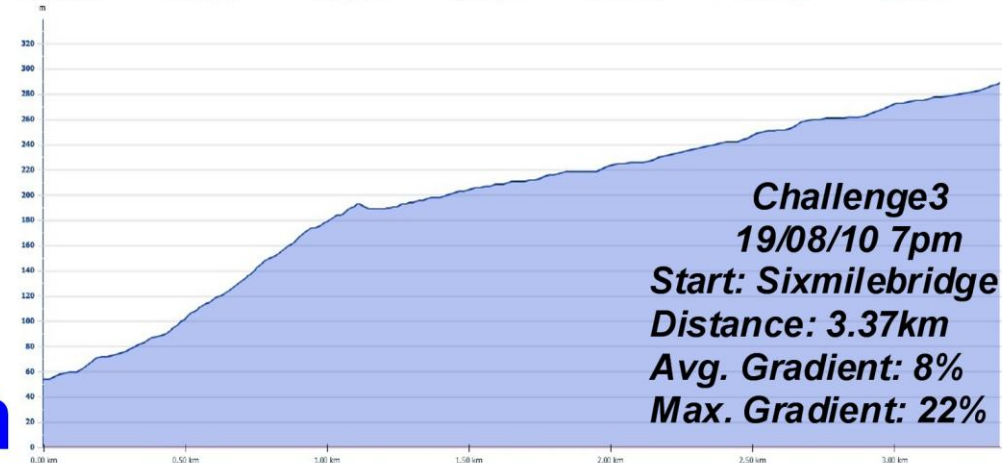

**How quick can you get up Gallows Hill?
Come out and give it a go**

Weekly Meeting points
No.1 Cratloe woods junction, Cratloe
No.2 Main Square, Sixmilebridge
No.3 Main Square, Sixmilebridge

Prizes will be awarded
Weekly cost €5
Enquiries to Stephan;
coaching@limericktriathlon.com