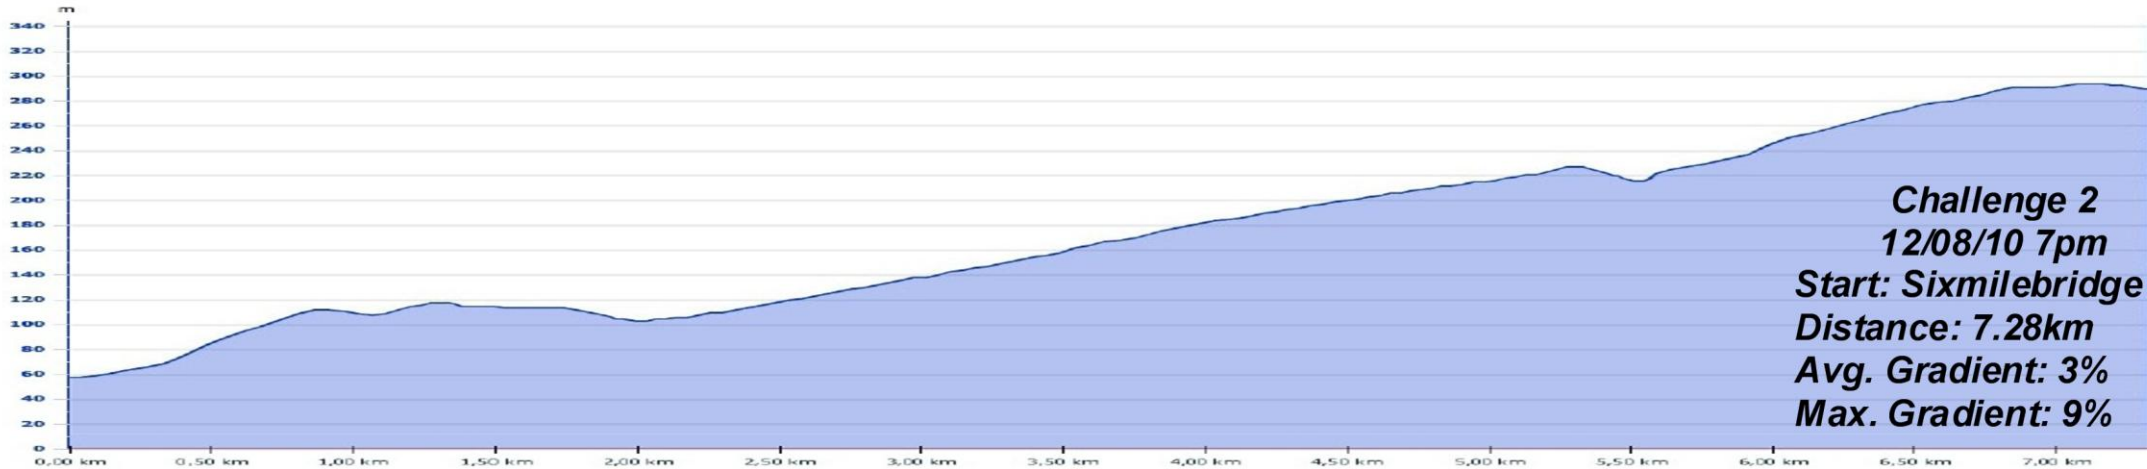

Gallows Hill Climb Series 2010

www.stephentlynch.ie

**How quick can you get up Gallows Hill?
 Come out and give it a go**

Weekly Meeting points
 No.1 Cratloe woods junction, Cratloe
 No.2 Main Square, Sixmilebridge
 No.3 Main Square, Sixmilebridge