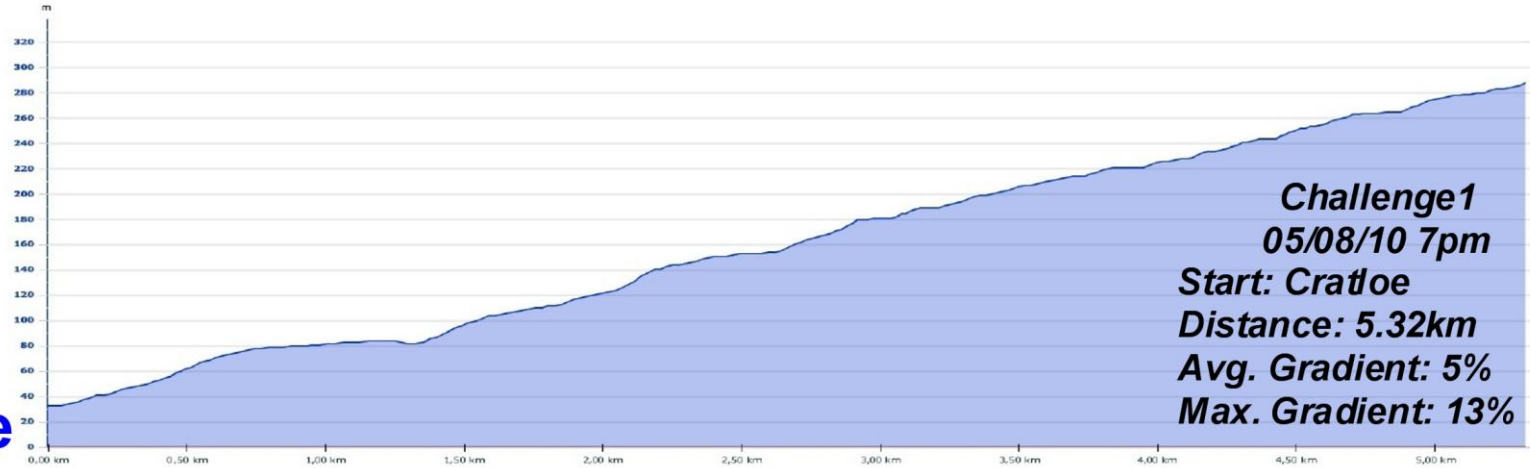

Gallows Hill Climb Series 2010

www.stephentlynch.ie

**How quick can you get up Gallows Hill?
 Come out and give it a go**

Weekly Meeting points
 No.1 Cratloe woods junction, Cratloe
 No.2 Main Square, Sixmilebridge
 No.3 Main Square, Sixmilebridge